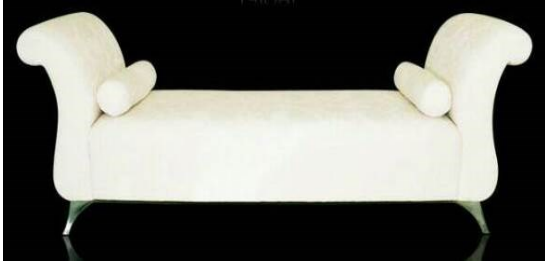

1.6m x 800 mm x 800mm

Chardonnay Sofa – S006

1.3m x 600 mm x 750mm(h)

Maureen Sprague Upholstery

Cognac Sofa – S007

1.6m x 600 mm x 850mm(h)

Corona Sofa – S008

1.8m x 600 mm x 800mm(h)

Daiquiri Sofa – S009

2.2m x 800 mm x 850mm(h)

Irish Mist Sofa – S010

1.8m x 800mm(h)

Liqueur Sofa – S011

1.8m x 600 mm x 850mm(h)

Love Potion Sofa – S012

1.8m x 1.1m x 800mm(h)