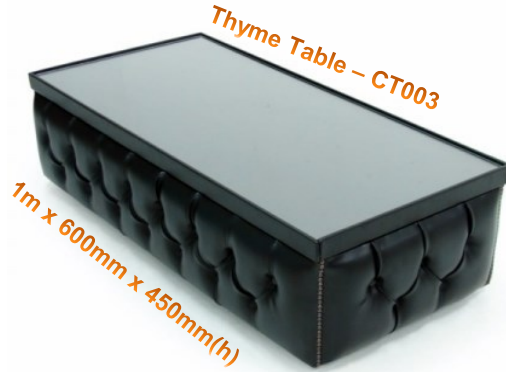

600mm x 1.2m(h)

Maureen Sprague Upholstery

Aniseed Table – CT001

1.4m x 600 x 450mm(h)

Mint Table – CT004

600mm x 800mm x 450mm(h)

Thyme Table – CT003

1m x 600mm x 450mm(h)

Turmeric Table – CT002

1.2m x 600 x 450mm(h)

Ginger Table – CT005

600mm x 800mm x 450mm(h)

Maureen Sprague Upholstery

Cake Stand – BS002

600 mm x 1.2m(h)

Cocktail Stand – BS001